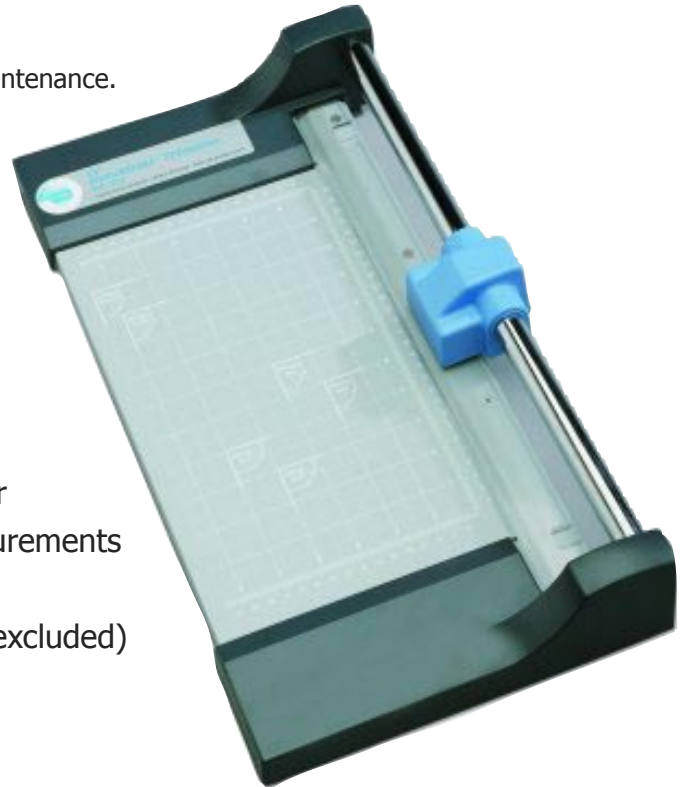

THE PRINTERS SHOPPER, LLC

Providing Supplies and Equipment to Printers Since 1970

Industrial Rotary Trimmers

These are premium heavy-duty self-sharpening rotary trimmers. They can be used for a variety of applications from wide format output to poster-size ink jet prints. Available in four standard sizes; 12" - 18" - 28" and 38".

The self-sharpening blade design on these units requires no maintenance. Heavy wooden base and rubber feet keeps cutter firmly in place during trimming jobs. Base is calibrated, and features preset measurements for common-size trims.

Trims up to 10 sheets of standard 20 lb. bond copy paper. Also trims card stock, acetate, cardboard, drafting film, illustration board, leather, artis mat board, tissue paper and much more!

Key Benefits:

- Trims up to 10 sheets of standard 20 lb. bond paper
- Sturdy wooden base is calibrated with preset measurements
- Self-sharpening blade design
- Limited lifetime warranty (blades and cutting mats excluded)