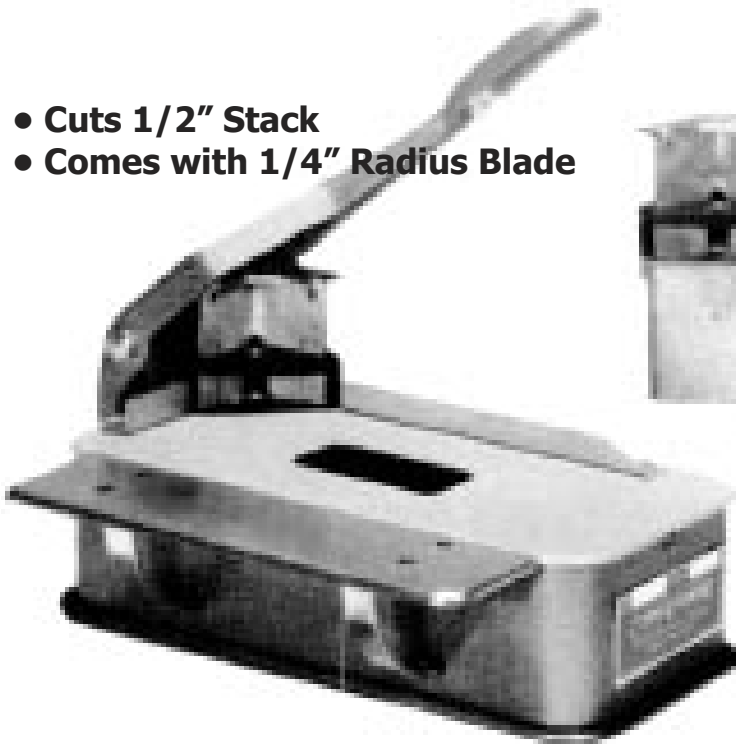

## Cornerounder® Machines from Lassco-Wizer

---

- Cuts 1/2" Stack
- Comes with 1/4" Radius Blade

The ideal machine for short run work. Use on literature, cards, photographs, leather. Shear action produces clean uniform corners. Hardened blade stays sharp over long periods of use. Cuts up to 1/2 inch of stock in one stroke. Comes standard with 1/4" radius blade.

Use this machine for higher volume work. You get sharp clean cuts, and you can shear up to 1" of stock in one stroke! Comes complete with 1/4" and 3/8" hi-temper steel radius blades and a mating double-sided die. Long leverage handle makes cutting easy and fast!